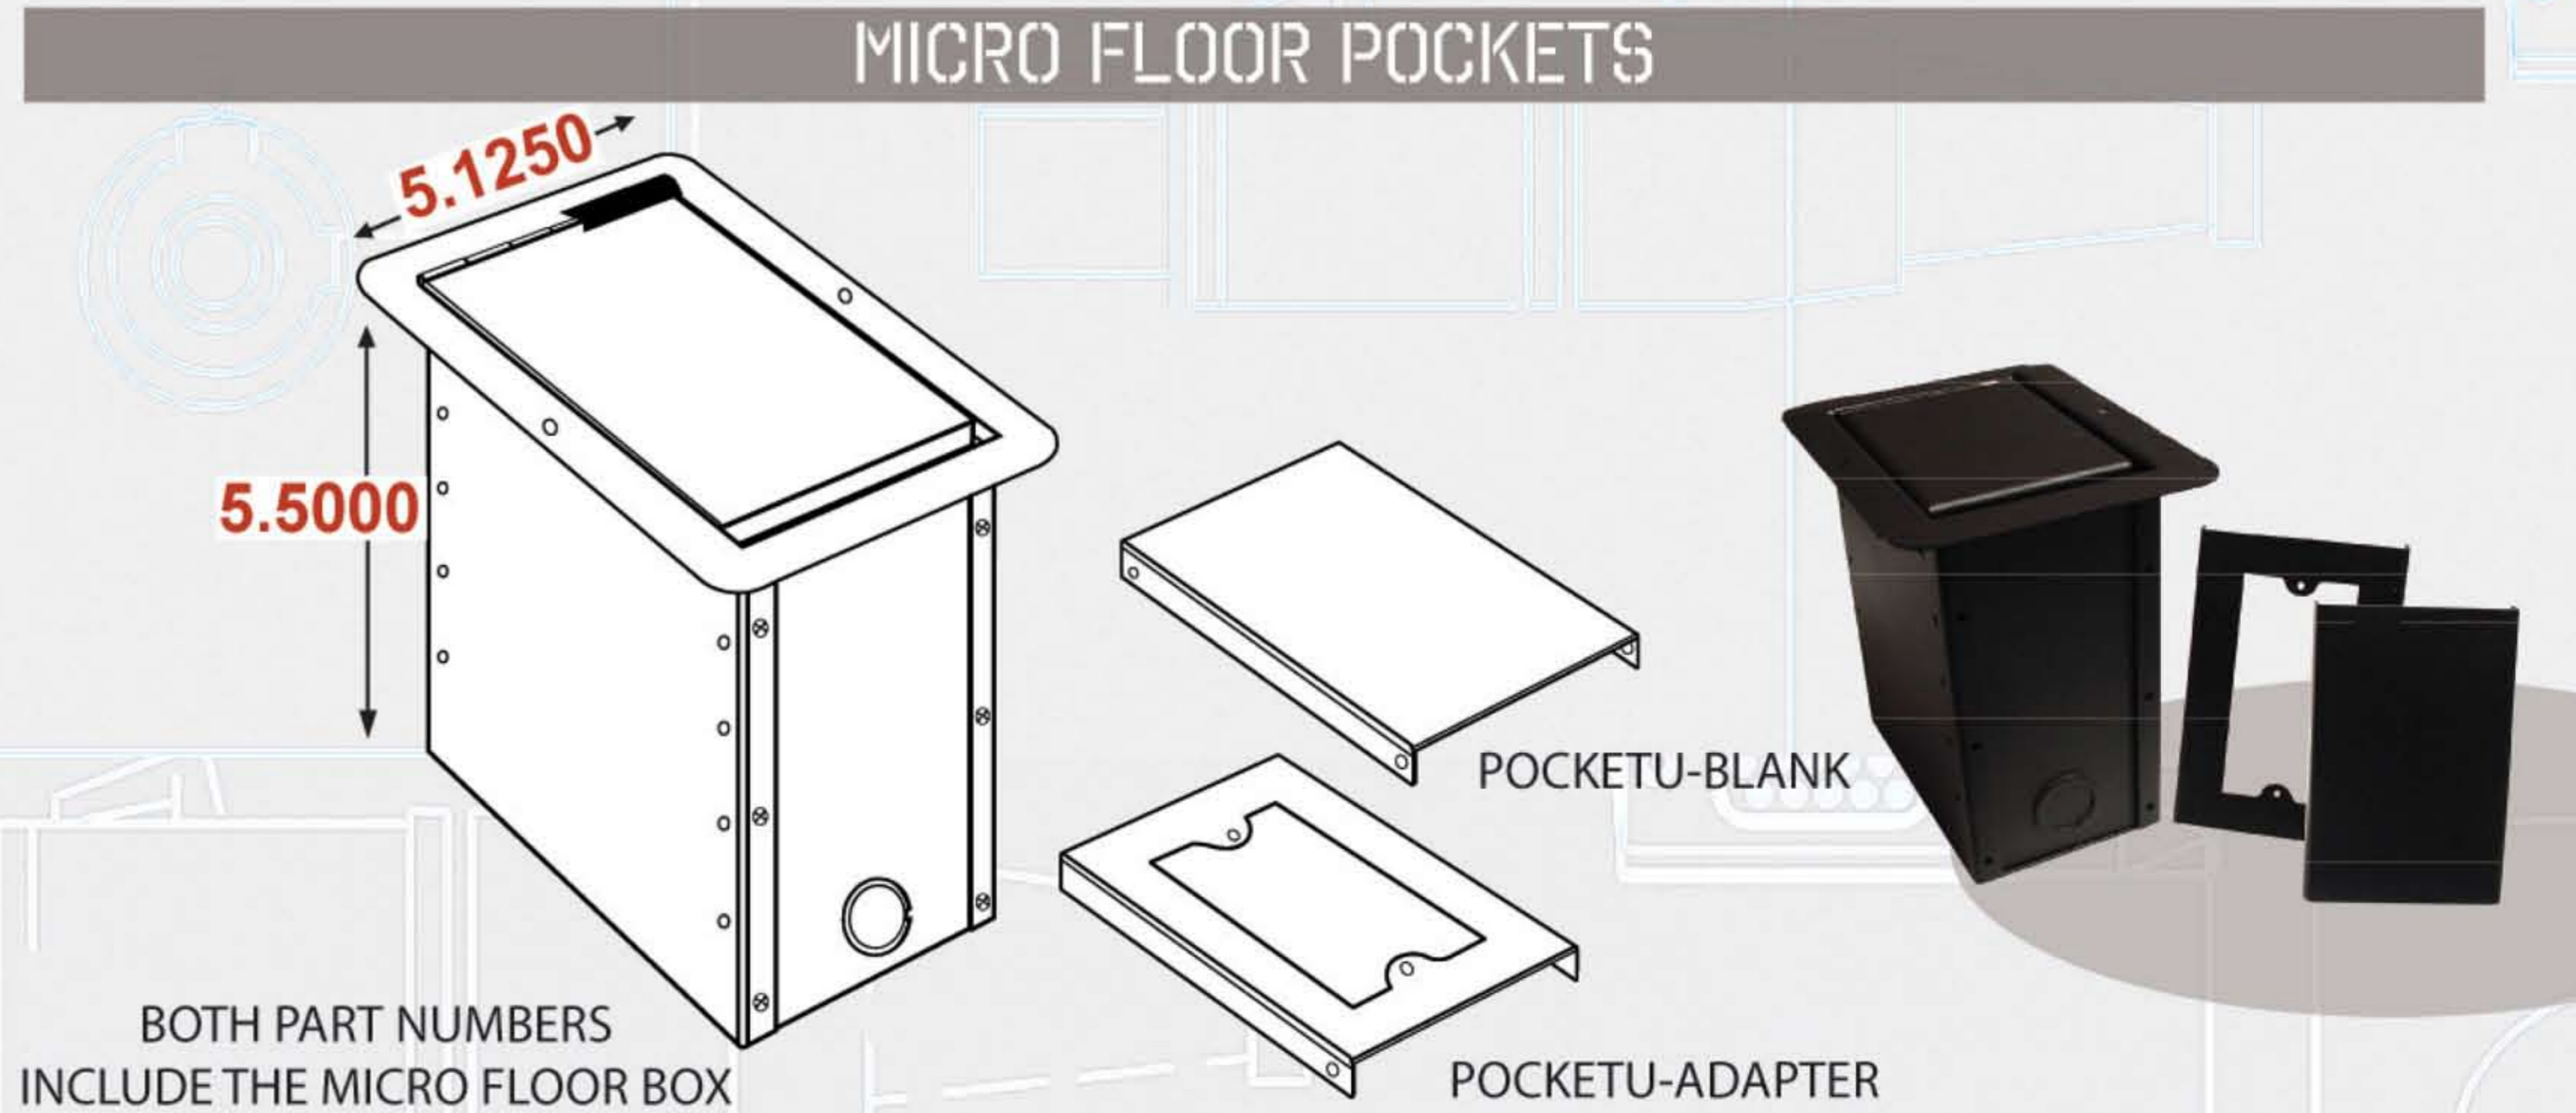

DEFINING PROFESSIONAL

DID YOU KNOW WE DO...

RECESSED FLOOR BOXES AND CUSTOM INSERTS

ProCo recessed floor input pockets are designed for permanent installations requiring multiple microphone, speaker, and/or video connections. Made from heavy duty steel, these are designed for durability and ease of use.

MODEL #	B.O.M DESCRIPTION
POCKET8-FLAP	Pocket 8" deep assembly with flap lid fpr full closure
POCKET8-GAP	Pocket 8" deep assembly with 3/8" gap/slot lid
POCKET8-HOLE	Pocket 8" deep assembly with 3-hole traditional lid
POCKET5-FLAP	Pocket 5" deep assembly with flap lid fpr full closure
POCKET5-GAP	Pocket 5" deep assembly with 3/8" gap/slot lid
POCKET5-HOLE	Pocket 5" deep assembly with 3-hole traditional lid
POCKETMINI-FLAP	Mini 5" deep assembly with flap lid fpr full closure
POCKETMINI-GAP	Mini 5" deep assembly with 3/8" gap/slot lid
POCKETMINI-HOLE	Mini 5" deep assembly with 3-hole traditional lid
POCKETU-BLANK	Micro housing and blank plate not 1 gang adapt
POCKETU-ADAPTER	Micro housing and adapter plate for single gang wall plate

LIDS: 3 TYPES AVAILABLE FLAP, GAP, AND HOLE

The floor boxes above DO NOT include insert plate

MODEL #	B.O.M DESCRIPTION
FP2-0	Small floor box - black
FP2-1	Small floor box - brown
FP2-8	Small floor box - Grey
CPB2-1	Concrete pour box 10x5x4 - brown
FP4-0	Medium floor box - black
FP4-1	Medium floor box - brown
CPB2-0	Concrete pour box 10x5x4 - black
CPB4	Concrete pour box for FP4
FP6-0	Large floor box - black
FP6-1	Large floor box - brown
CPB6	Concrete pour box for FP6

FEATURES

- Heavy duty 3/16 inch mounting flange and lid
- Multiple cable exit options (gap, flap, hole)
- Standard size electrical conduit knockouts on left and right sides
- The 5" box allows approximately 8 connectors
- The 8" box allows approximately 16 connectors
- Available in 5 inch and 8 inch deep versions
- Black powder coated finish
- Loaded insert plates or blank inserts available (to be ordered separately)
- Custom engraving for insert plates available