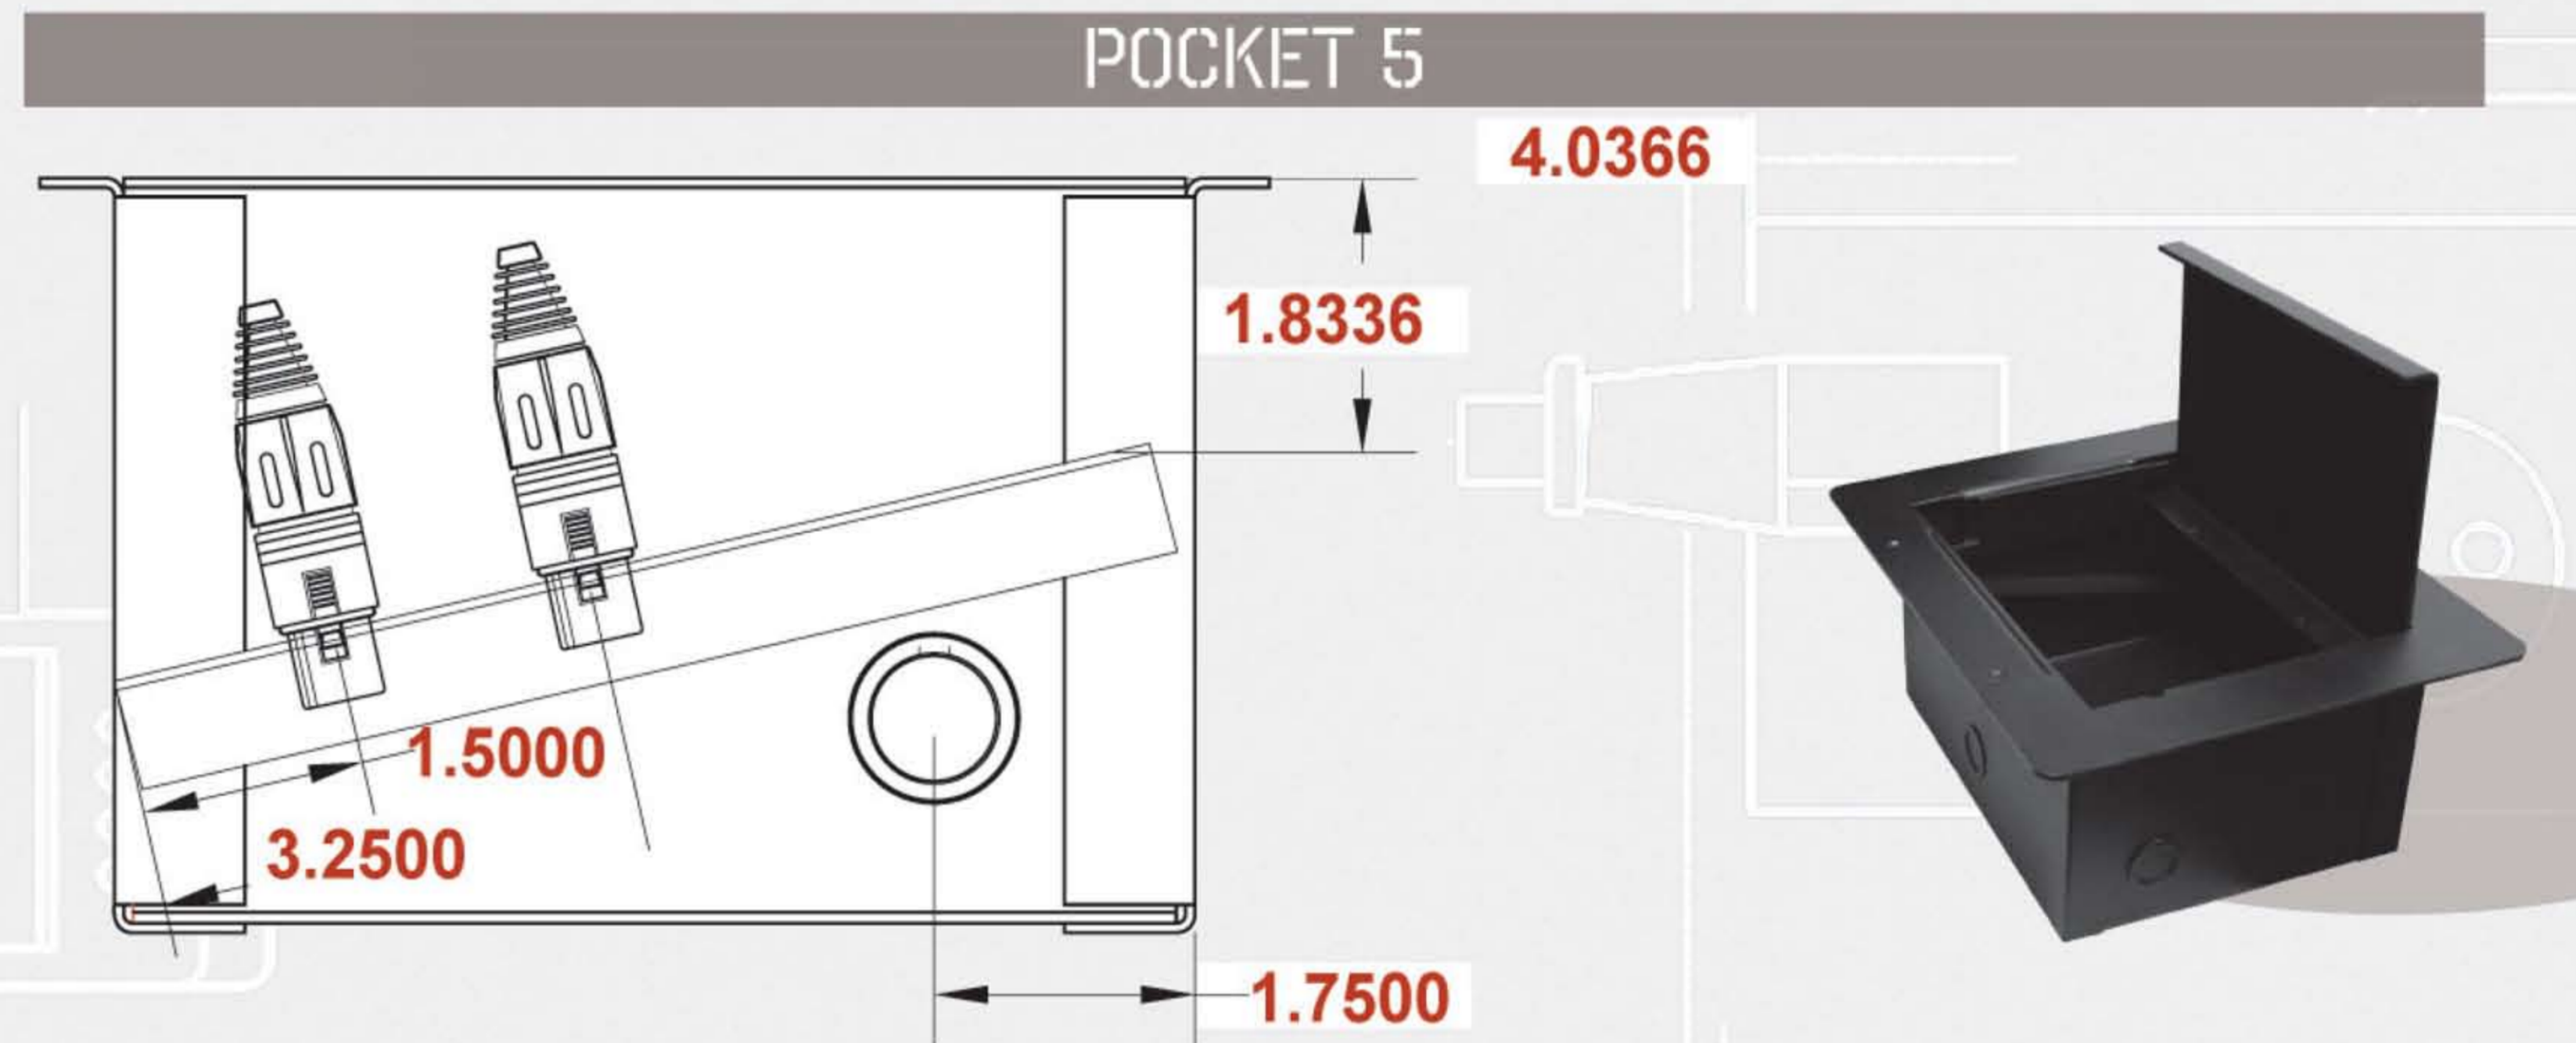

DEFINING PROFESSIONAL

DID YOU KNOW WE DO...

RECESSED FLOOR BOXES AND CUSTOM INSERTS

ProCo recessed floor input pockets are designed for permanent installations requiring multiple microphone, speaker, and/or video connections. Made from heavy duty steel, these are designed for durability and ease of use.

MODEL #	B.O.M DESCRIPTION
POCKET8-FLAP	Pocket 8" deep assembly with flap lid fpr full closure
POCKET8-GAP	Pocket 8" deep assembly with 3/8" gap/slot lid
POCKET8-HOLE	Pocket 8" deep assembly with 3-hole traditional lid
POCKET5-FLAP	Pocket 5" deep assembly with flap lid fpr full closure
POCKET5-GAP	Pocket 5" deep assembly with 3/8" gap/slot lid
POCKET5-HOLE	Pocket 5" deep assembly with 3-hole traditional lid
POCKETMINI-FLAP	Mini 5" deep assembly with flap lid fpr full closure
POCKETMINI-GAP	Mini 5" deep assembly with 3/8" gap/slot lid
POCKETMINI-HOLE	Mini 5" deep assembly with 3-hole traditional lid
POCKETU-BLANK	Micro housing and blank plate not 1 gang adapt
POCKETU-ADAPTER	Micro housing and adapter plate for single gang wall plate

LIDS: 3 TYPES AVAILABLE FLAP, GAP, AND HOLE

The floor boxes above DO NOT include insert plate

MODEL #	B.O.M DESCRIPTION
FP2-0	Small floor box - black
FP2-1	Small floor box - brown
FP2-8	Small floor box - Grey
CPB2-1	Concrete pour box 10x5x4 - brown
FP4-0	Medium floor box - black
FP4-1	Medium floor box - brown
CPB2-0	Concrete pour box 10x5x4 - black
CPB4	Concrete pour box for FP4
FP6-0	Large floor box - black
FP6-1	Large floor box - brown
CPB6	Concrete pour box for FP6

FEATURES

- Heavy duty 3/16 inch mounting flange and lid
- Multiple cable exit options (gap, flap, hole)
- Standard size electrical conduit knockouts on left and right sides
- The 5" box allows approximately 8 connectors
- The 8" box allows approximately 16 connectors
- Available in 5 inch and 8 inch deep versions
- Black powder coated finish
- Loaded insert plates or blank inserts available (to be ordered separately)
- Custom engraving for insert plates available