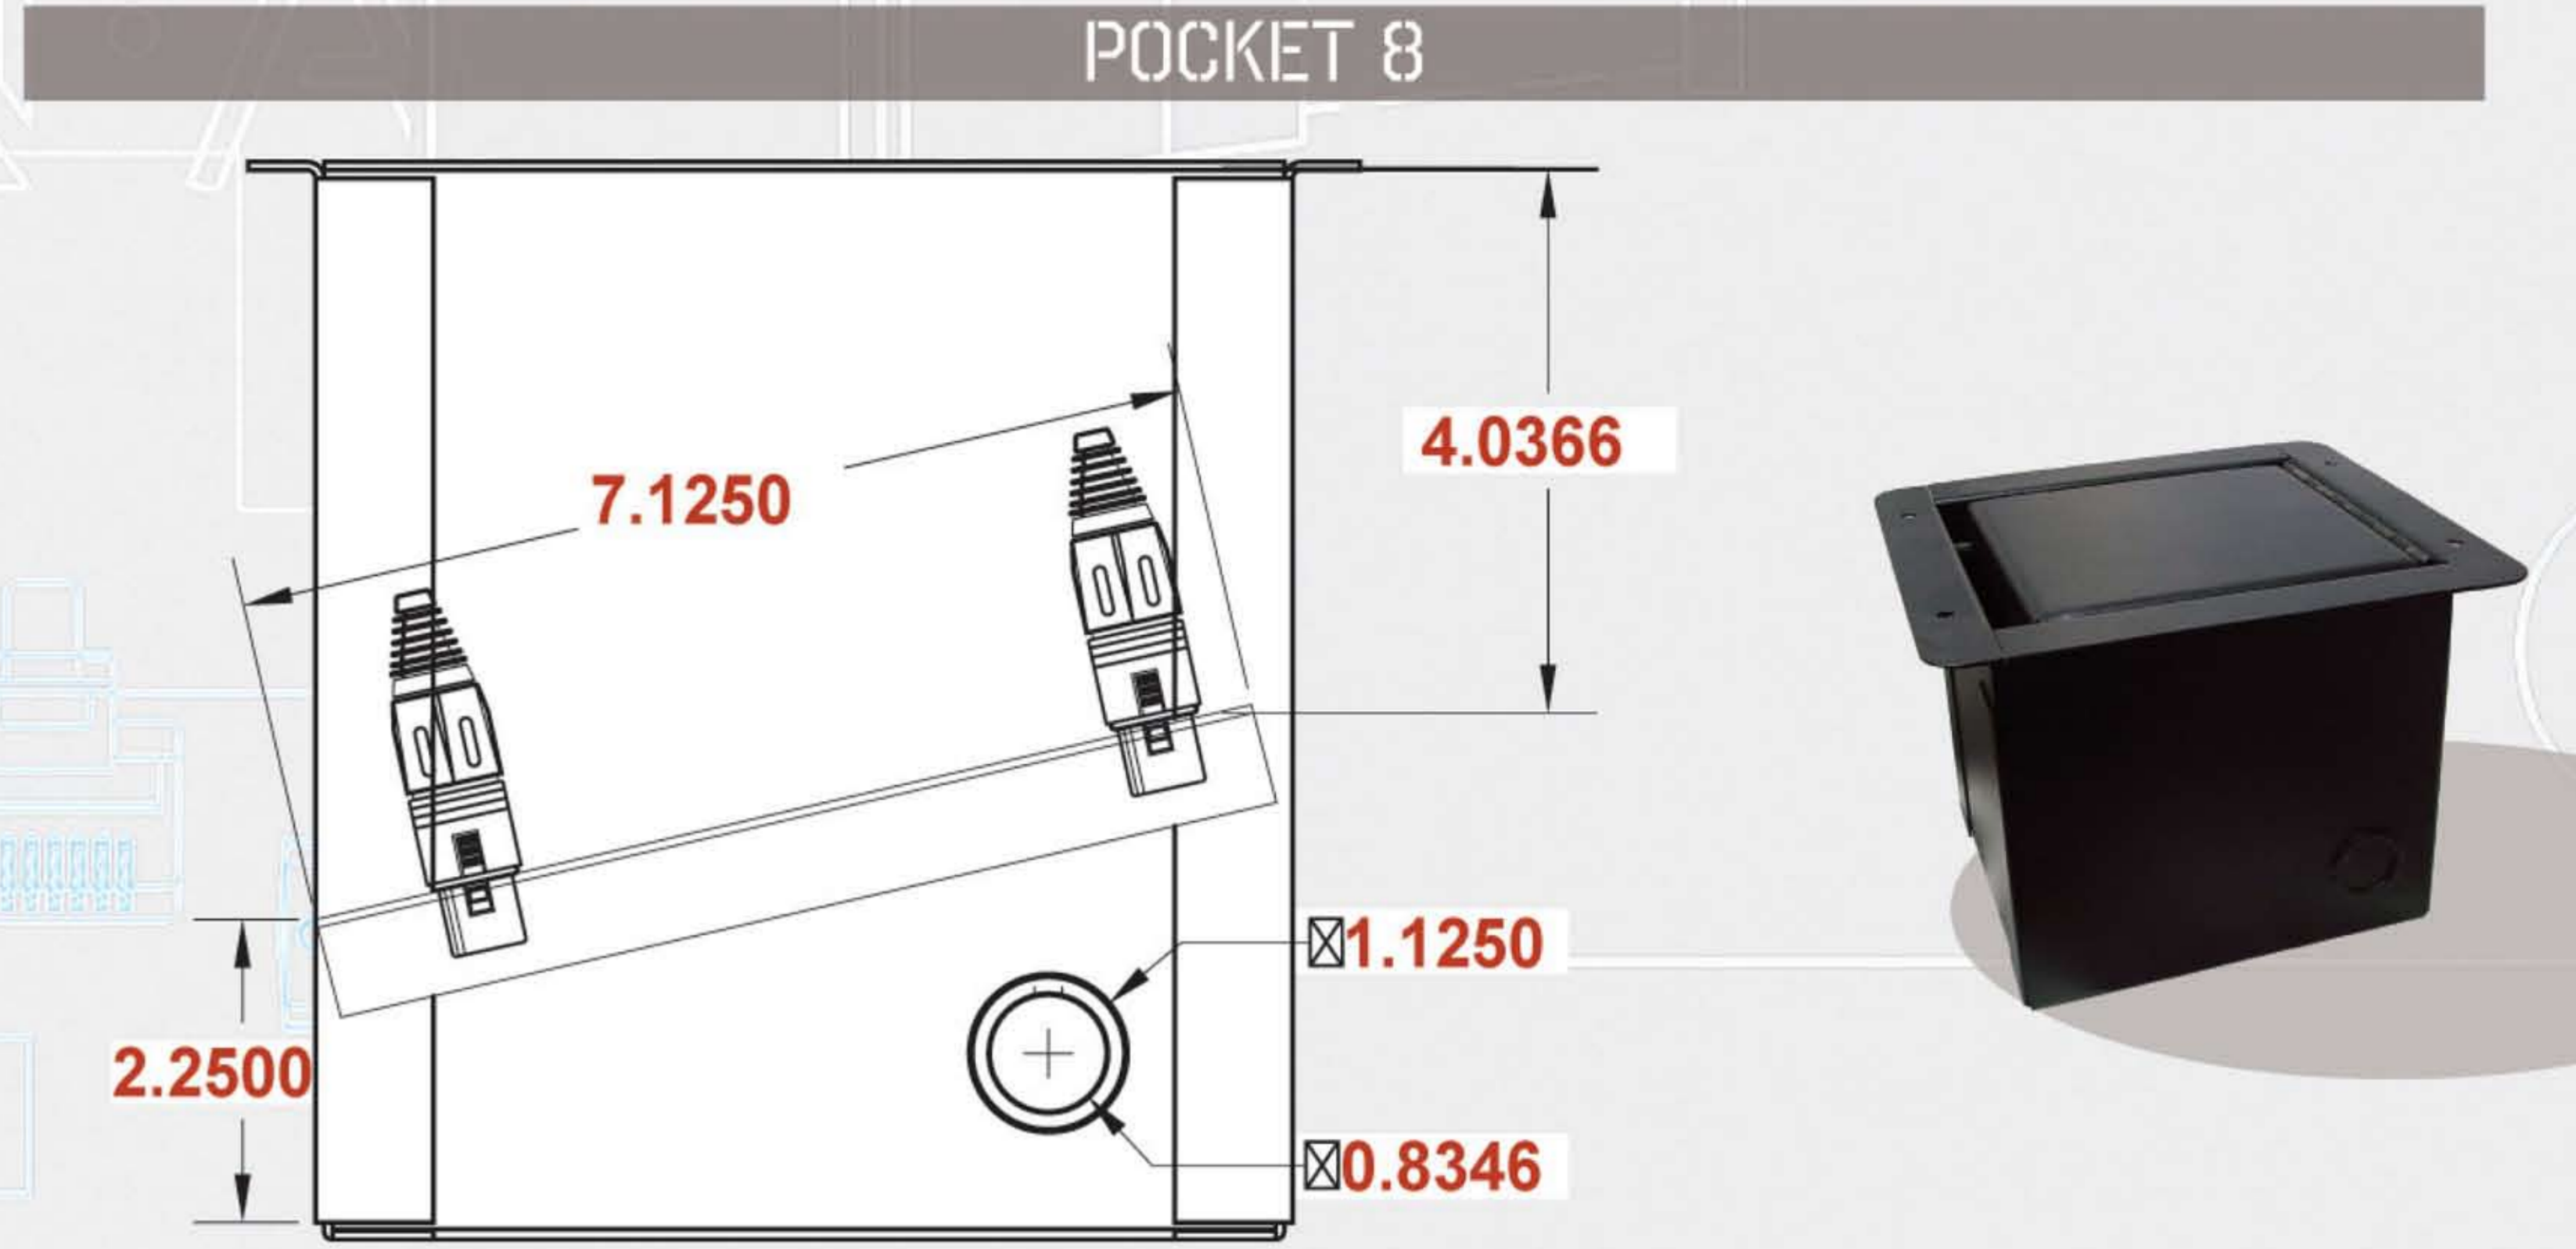

MODEL #	B.O.M DESCRIPTION
POCKET8-FLAP	Pocket 8" deep assembly with flap lid fpr full closure
POCKET8-GAP	Pocket 8" deep assembly with 3/8" gap/slot lid
POCKET8-HOLE	Pocket 8" deep assembly with 3-hole traditional lid
POCKET5-FLAP	Pocket 5" deep assembly with flap lid fpr full closure
POCKET5-GAP	Pocket 5" deep assembly with 3/8" gap/slot lid
POCKET5-HOLE	Pocket 5" deep assembly with 3-hole traditional lid
POCKETMINI-FLAP	Mini 5" deep assembly with flap lid fpr full closure
POCKETMINI-GAP	Mini 5" deep assembly with 3/8" gap/slot lid
POCKETMINI-HOLE	Mini 5" deep assembly with 3-hole traditional lid
POCKETU-BLANK	Micro housing and blank plate not 1 gang adapt
POCKETU-ADAPTER	Micro housing and adapter plate for single gang wall plate

LIDS: 3 TYPES AVAILABLE FLAP, GAP, AND HOLE

The floor boxes above DO NOT include insert plate

MODEL #	B.O.M DESCRIPTION
FP2-0	Small floor box - black
FP2-1	Small floor box - brown
FP2-8	Small floor box - Grey
CPB2-1	Concrete pour box 10x5x4 - brown
FP4-0	Medium floor box - black
FP4-1	Medium floor box - brown
CPB2-0	Concrete pour box 10x5x4 - black
CPB4	Concrete pour box for FP4
FP6-0	Large floor box - black
FP6-1	Large floor box - brown
CPB6	Concrete pour box for FP6

"Concrete pour box for FP4 and FP6 required purchase separately"

POCKET 5&8 HAVE "DOUBLE-KNOCKOUTS" For 1/2" & 3/4" CONDUIT.
Total of 4 knock-outs, 1) on each side, 1) on the back, 1) on the bottom of the back

FEATURES

- Heavy duty 3/16 inch mounting flange and lid
- Multiple cable exit options (gap, flap, hole)
- Standard size electrical conduit knockouts on left and right sides
- The 5" box allows approximately 8 connectors
- The 8" box allows approximately 16 connectors
- Available in 5 inch and 8 inch deep versions
- Black powder coated finish
- Loaded insert plates or blank inserts available (to be ordered separately)
- Custom engraving for insert plates available