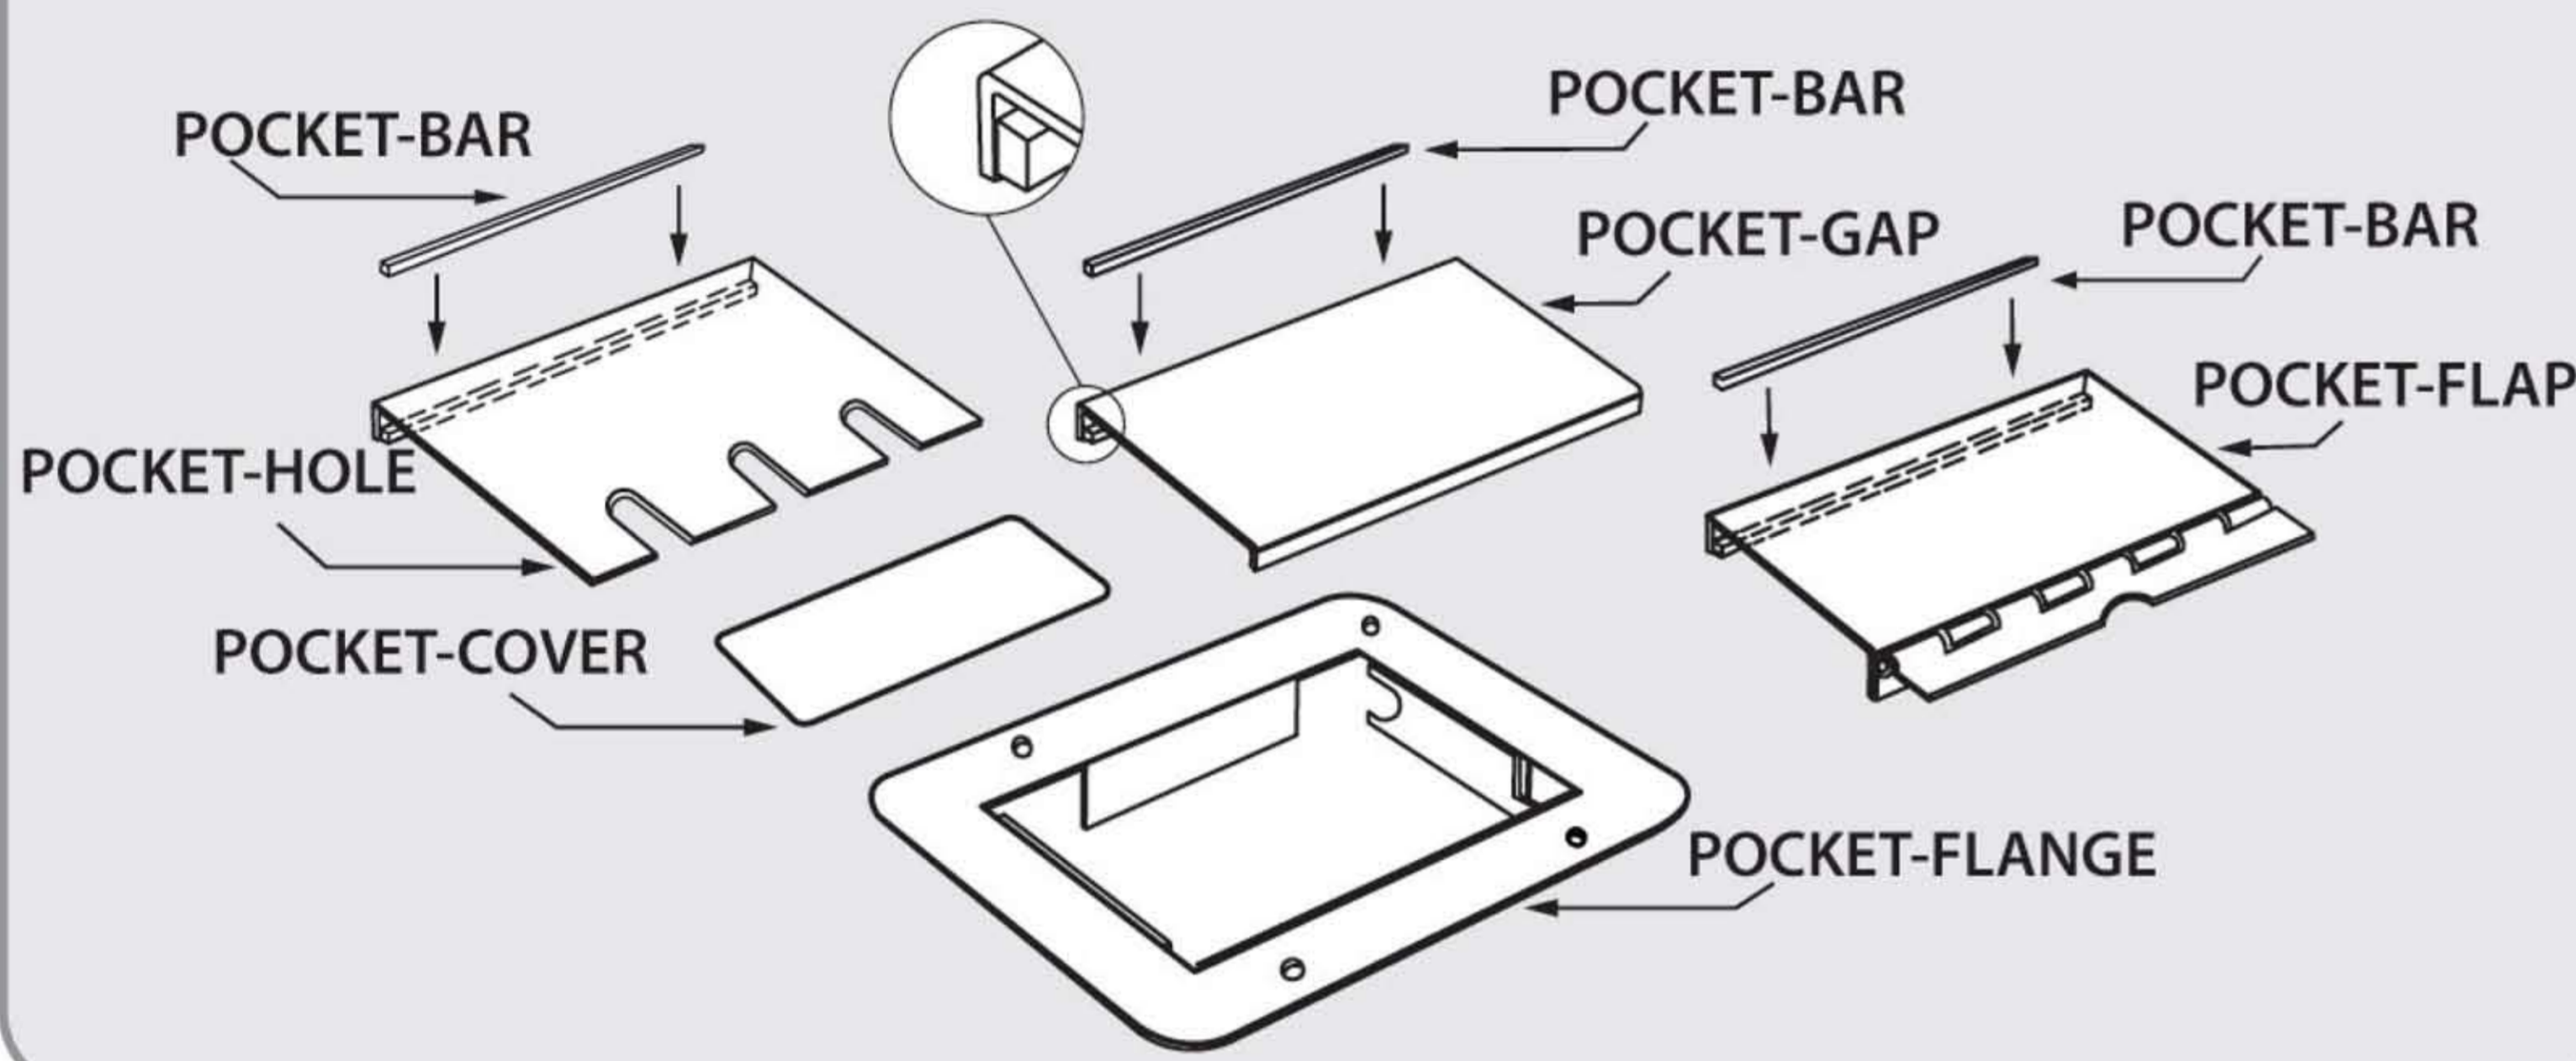

DEFINING PROFESSIONAL

DID YOU KNOW WE DO...

RECESSED FLOOR BOXES AND CUSTOM INSERTS

ProCo recessed floor input pockets are designed for permanent installations requiring multiple microphone, speaker, and/or video connections. Made from heavy duty steel, these are designed for durability and ease of use.

MODEL #	B.O.M DESCRIPTION
POCKET8-FLAP	Pocket 8" deep assembly with flap lid fpr full closure
POCKET8-GAP	Pocket 8" deep assembly with 3/8" gap/slot lid
POCKET8-HOLE	Pocket 8" deep assembly with 3-hole traditional lid
POCKET5-FLAP	Pocket 5" deep assembly with flap lid fpr full closure
POCKET5-GAP	Pocket 5" deep assembly with 3/8" gap/slot lid
POCKET5-HOLE	Pocket 5" deep assembly with 3-hole traditional lid
POCKETMINI-FLAP	Mini 5" deep assembly with flap lid fpr full closure
POCKETMINI-GAP	Mini 5" deep assembly with 3/8" gap/slot lid
POCKETMINI-HOLE	Mini 5" deep assembly with 3-hole traditional lid
POCKETU-BLANK	Micro housing and blank plate not 1 gang adapt
POCKETU-ADAPTER	Micro housing and adapter plate for single gang wall plate

LIDS: 3 TYPES AVAILABLE FLAP, GAP, AND HOLE

The floor boxes above DO NOT include insert plate

MODEL #	B.O.M DESCRIPTION
FP2-0	Small floor box - black
FP2-1	Small floor box - brown
FP2-8	Small floor box - Grey
CPB2-1	Concrete pour box 10x5x4 - brown
FP4-0	Medium floor box - black
FP4-1	Medium floor box - brown
CPB2-0	Concrete pour box 10x5x4 - black
CPB4	Concrete pour box for FP4
FP6-0	Large floor box - black
FP6-1	Large floor box - brown
CPB6	Concrete pour box for FP6

"Concrete pour box for FP4 and FP6 required purchase separately"