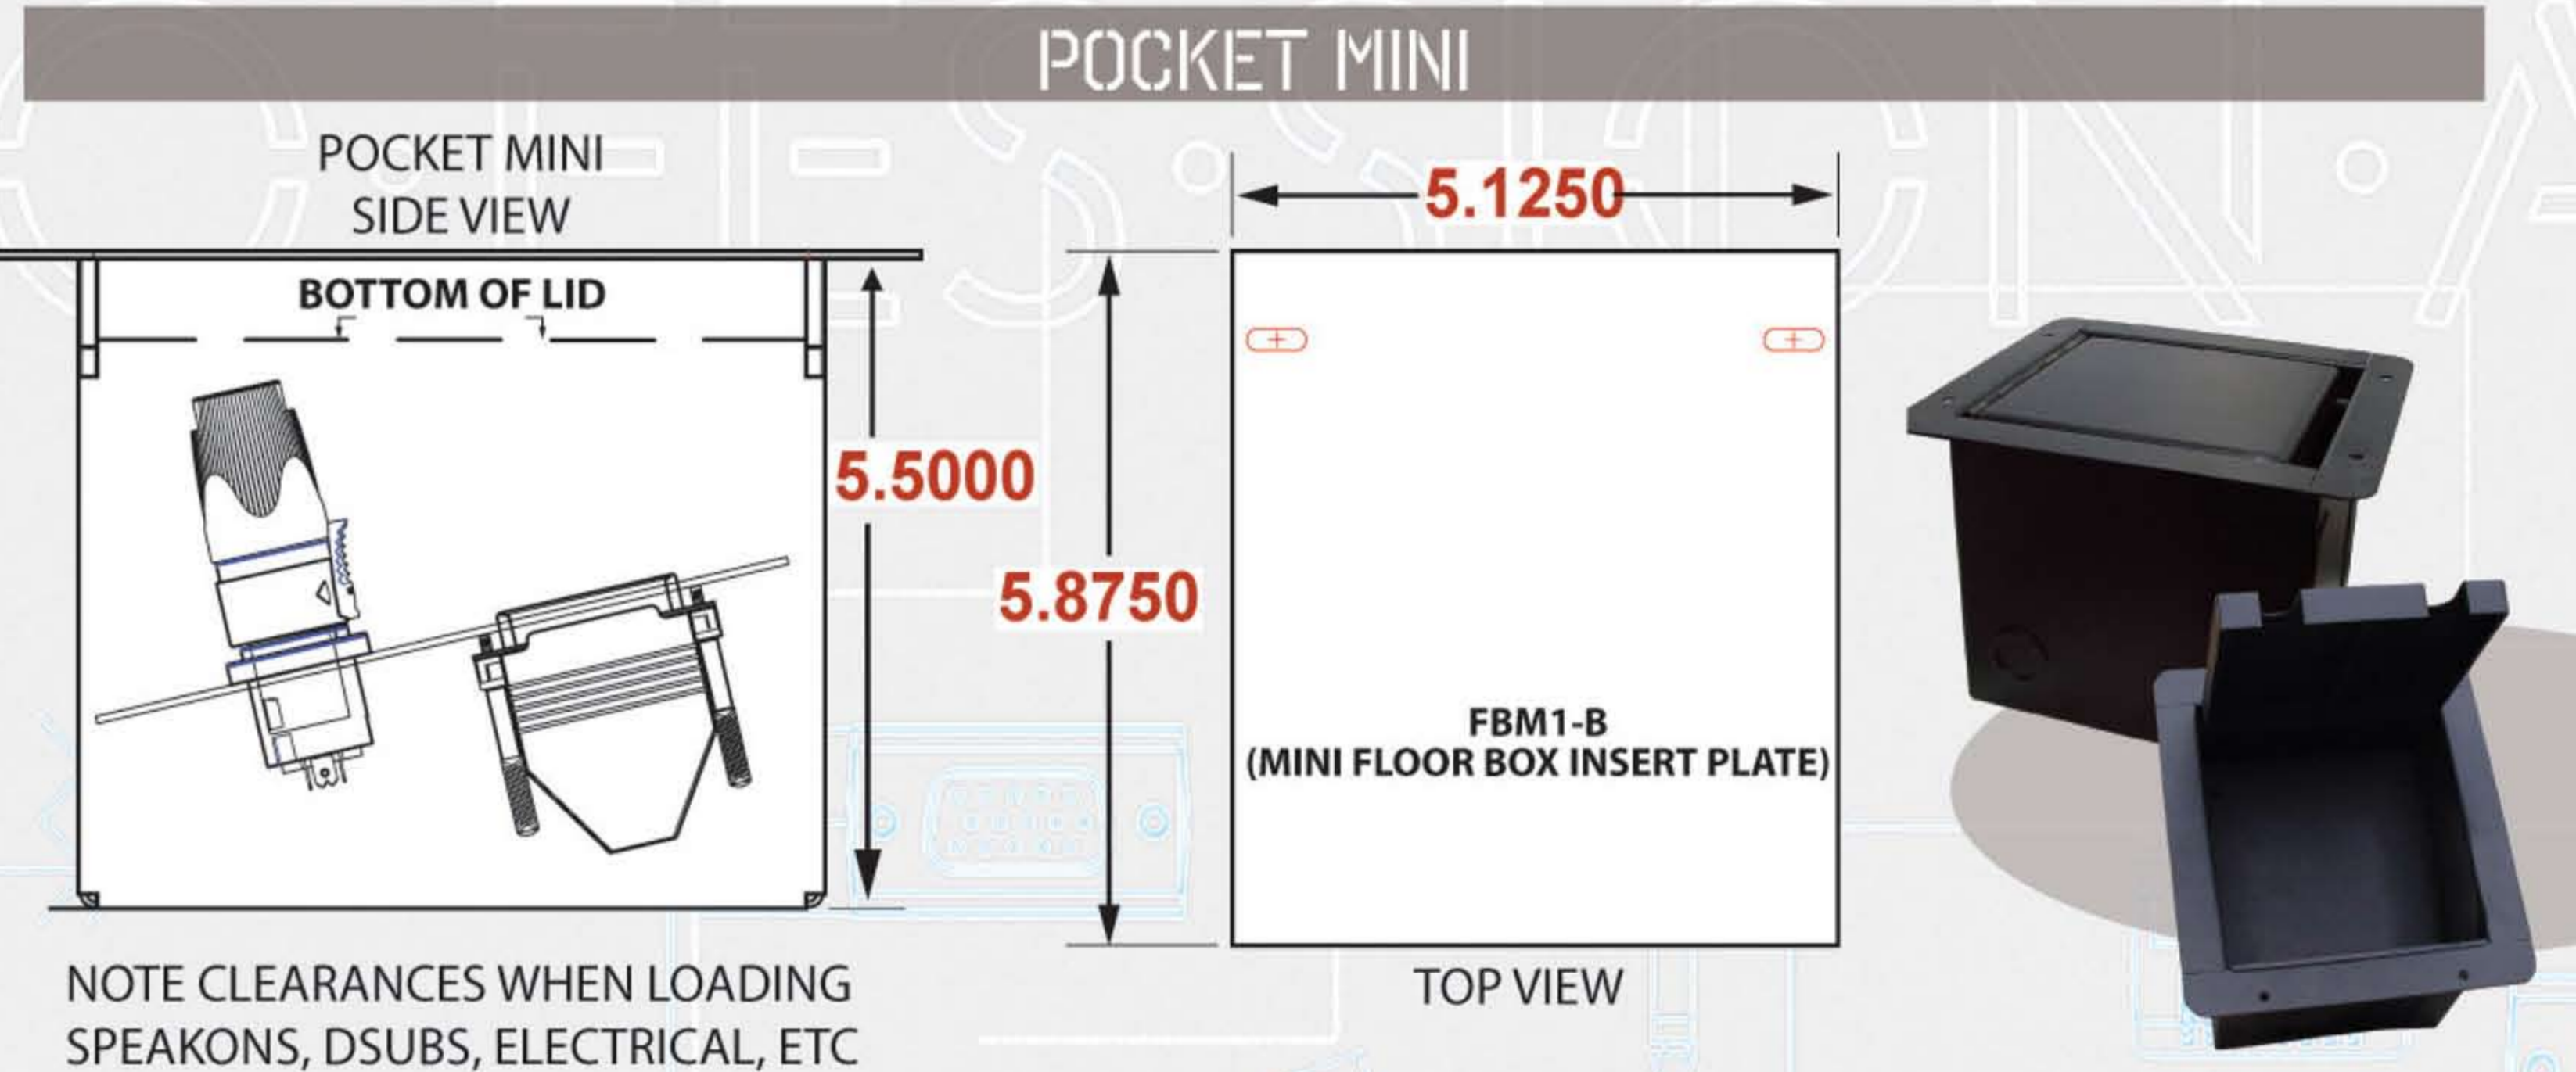

DEFINING PROFESSIONAL

DID YOU KNOW WE DO...

RECESSED FLOOR BOXES AND CUSTOM INSERTS

ProCo recessed floor input pockets are designed for permanent installations requiring multiple microphone, speaker, and/or video connections. Made from heavy duty steel, these are designed for durability and ease of use.

LIDS: 3 TYPES AVAILABLE FLAP, GAP, AND HOLE

The floor boxes above DO NOT include insert plate

MODEL #	B.O.M DESCRIPTION
FP2-0	Small floor box - black
FP2-1	Small floor box - brown
FP2-8	Small floor box - Grey
CPB2-1	Concrete pour box 10x5x4 - brown
FP4-0	Medium floor box - black
FP4-1	Medium floor box - brown
CPB2-0	Concrete pour box 10x5x4 - black
CPB4	Concrete pour box for FP4
FP6-0	Large floor box - black
FP6-1	Large floor box - brown
CPB6	Concrete pour box for FP6

"Concrete pour box for FP4 and FP6 required purchase separately"

POCKET 5&8 HAVE "DOUBLE-KNOCKOUTS" For 1/2" & 3/4" CONDUIT.
Total of 4 knock-outs, 1) on each side, 1) on the back, 1) on the bottom of the back

FEATURES

- Heavy duty 3/16 inch mounting flange and lid
- Multiple cable exit options (gap, flap, hole)
- Standard size electrical conduit knockouts on left and right sides
- The 5" box allows approximately 8 connectors
- The 8" box allows approximately 16 connectors
- Available in 5 inch and 8 inch deep versions
- Black powder coated finish
- Loaded insert plates or blank inserts available (to be ordered separately)
- Custom engraving for insert plates available