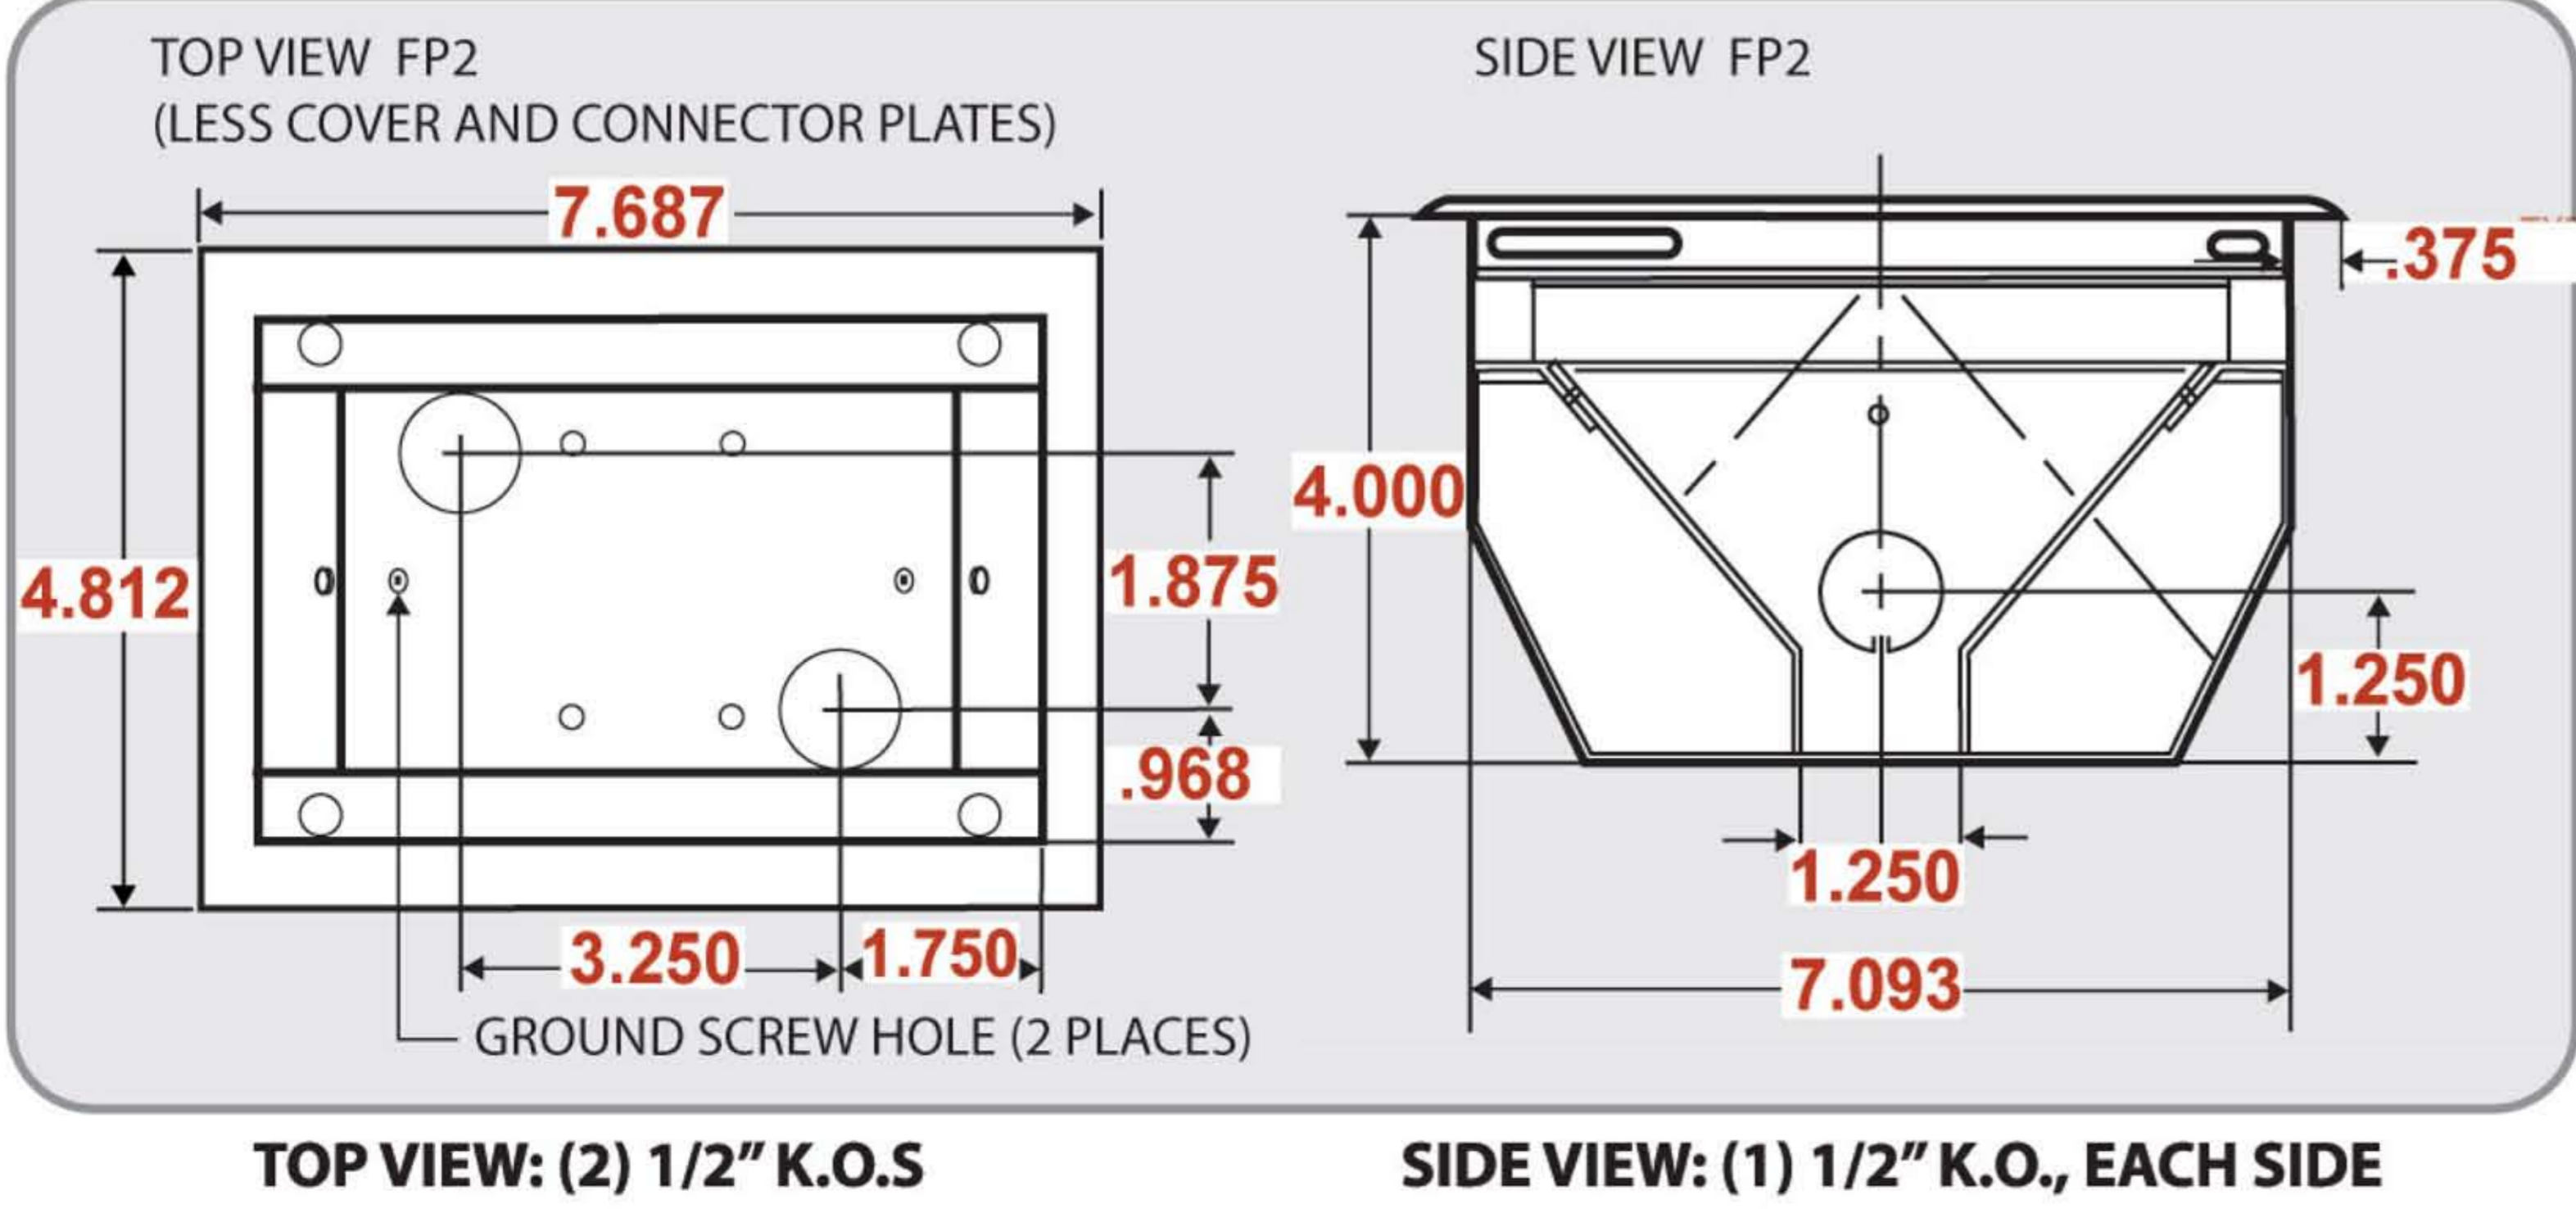

DEFINING PROFESSIONAL

DID YOU KNOW WE DO...

RECESSED FLOOR BOXES AND CUSTOM INSERTS

ProCo recessed floor input pockets are designed for permanent installations requiring multiple microphone, speaker, and/or video connections. Made from heavy duty steel, these are designed for durability and ease of use.

MODEL #	B.O.M DESCRIPTION
POCKET8-FLAP	Pocket 8" deep assembly with flap lid fpr full closure
POCKET8-GAP	Pocket 8" deep assembly with 3/8" gap/slot lid
POCKET8-HOLE	Pocket 8" deep assembly with 3-hole traditional lid
POCKET5-FLAP	Pocket 5" deep assembly with flap lid fpr full closure
POCKET5-GAP	Pocket 5" deep assembly with 3/8" gap/slot lid
POCKET5-HOLE	Pocket 5" deep assembly with 3-hole traditional lid
POCKETMINI-FLAP	Mini 5" deep assembly with flap lid fpr full closure
POCKETMINI-GAP	Mini 5" deep assembly with 3/8" gap/slot lid
POCKETMINI-HOLE	Mini 5" deep assembly with 3-hole traditional lid
POCKETU-BLANK	Micro housing and blank plate not 1 gang adapt
POCKETU-ADAPTER	Micro housing and adapter plate for single gang wall plate

LIDS: 3 TYPES AVAILABLE FLAP, GAP, AND HOLE

The floor boxes above DO NOT include insert plate

MODEL #	B.O.M DESCRIPTION
FP2-0	Small floor box - black
FP2-1	Small floor box - brown
FP2-8	Small floor box - Grey
CPB2-1	Concrete pour box 10x5x4 - brown
FP4-0	Medium floor box - black
FP4-1	Medium floor box - brown
CPB2-0	Concrete pour box 10x5x4 - black
CPB4	Concrete pour box for FP4
FP6-0	Large floor box - black
FP6-1	Large floor box - brown
CPB6	Concrete pour box for FP6

"Concrete pour box for FP4 and FP6 required purchase separately"

POCKET 5&8 HAVE "DOUBLE-KNOCKOUTS" For 1/2" & 3/4" CONDUIT.
Total of 4 knock-outs, 1) on each side, 1) on the back, 1) on the bottom of the back

FEATURES